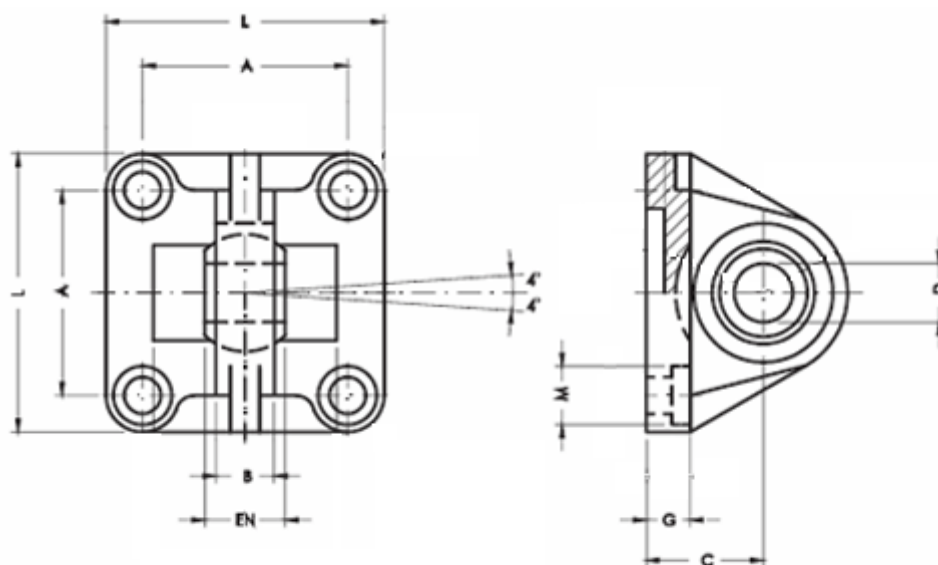

Article number: 587005332

Description: Barrow male hinge DIN648K, 0053/32
for 32 mm cylinder

Measures

A	= 32.5	M = 11
B	= 10.5	
C	= 22	
Cylinder size	= 32	
D	= 10	
EN	= 14	
G	= 9	
L	= 45	